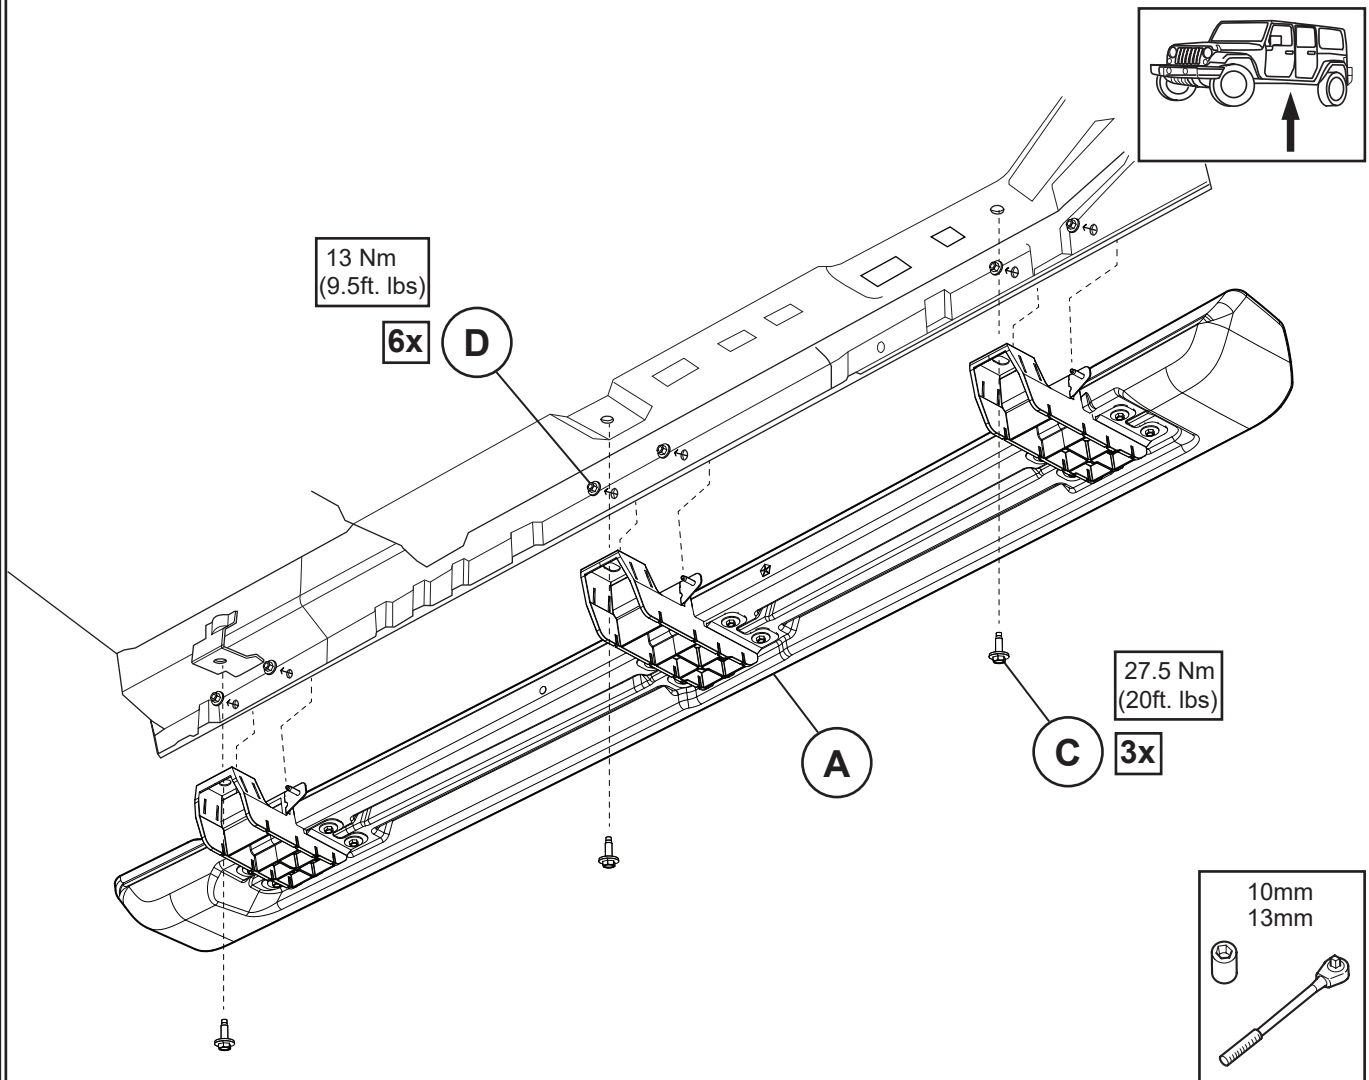

Calliert

Jeep Wrangler Running Board - 4 Door

A LH

8*20 Hexagon Screw
M10 Gasket

C 6x

M6 Flange screw

D 12x

B RH

6*20 Hexagon socket head screw
M6 Gasket
M8 Gasket

E 24x

Note: Repeat for other side