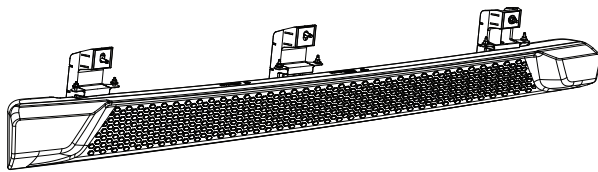

Calliert

Jeep Wrangler Running Board - 4 Door

A LH

8*20 Hexagon Screw
M10 Gasket

C 6x

M6 Flange screw

D 12x

B RH

6*20 Hexagon socket head screw
M6 Gasket
M8 Gasket

E 24x

Note: Repeat for other side