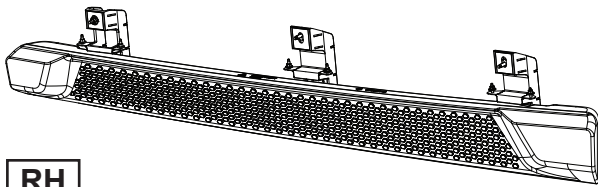

Calliert

Jeep Wrangler Running Board - 4 Door

A LH

8*20 Hexagon Screw
M10 Gasket

C 6x

M6 Flange screw

D 12x

B RH

6*20 Hexagon socket head screw
M6 Gasket
M8 Gasket

E 24x

Note: Repeat for other side